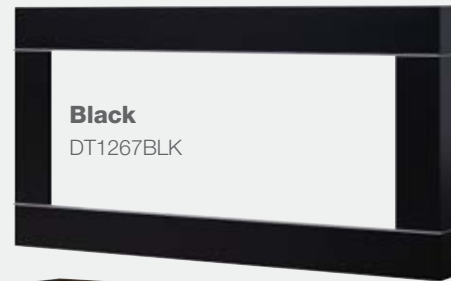

Cohesion Trim*

*Only available for the 50" wall-mounts.

Black
DT1267BLK

Burnished Walnut
DT1103BW

BLF5051 | Shown with Black Cohesion Accessory Kit DT1267BLK

Your authorized Dimplex dealer:

For more information and product specifications, please visit dimplex.com