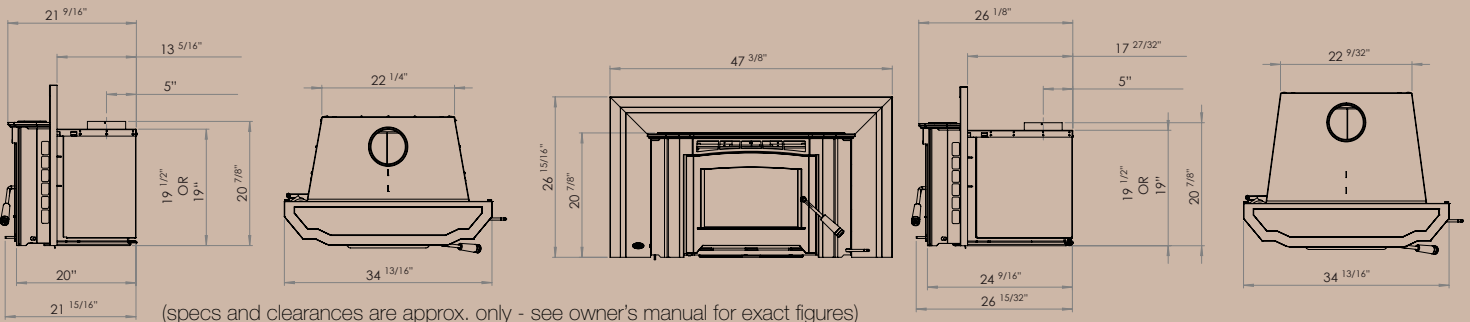

Cast Iron Top -
Heavy-duty cast iron top with decorative detail.

Secondary Air Tubes -
1" 304 grade stainless steel secondary air tubes add air to the fire for a more efficient burn.

Optional base shelf -
Formed steel base shelf (1 2/3" high) gives a new dimension to the Enviro 1200V and the 1700V.

Optional Formed Steel Surround Panel -
This surround panel adds depth and a traditional style to the Venice.

Optional Trimmable Surround Panel -
This surround panel allows for more versatile installations in larger openings.

1700V with Optional Formed Steel Surround Panel

1200V with Trimmable Surround

1200V

1200V / 1700V

1700V

Specifications

	1200V	1700V
BTU's*	67,000 BTU's	74,000 BTU's
Heating area *	800-1500 sq ft.	1000-2200 sq ft.
Burn times *	6 -10 hours	8 - 12 hours
Maximum log size	18"	20"
Efficiency*	82.6 %	84.7%
EPA tested emissions	3.3 g per hour	4.5 g per hour
Weight	335 lbs.	390 lbs.
Mobile home approved	Yes	Yes
Flue diameter	6"	6"
Steel thickness of top	1/4"	1/4"
Firebox capacity	1.85 cu ft.	2.50 cu ft.
Standard convection fan	135 cfm	135 cfm

Clearances to Combustibles

	1200V	1700V
A - unit to side wall	10"	10"
B - top of unit to bottom of 8" mantle	21"	24"
C - top of unit to max 3/4" combustible facing	17 1/2"	19 1/2"
D - minimum side facing	1"	1"
E - front of door to edge of floor protection	16" (18" CDN)	16" (18" CDN)
F - side/back of unit to edge of floor protection	6" (8" CDN)	6" (8" CDN)