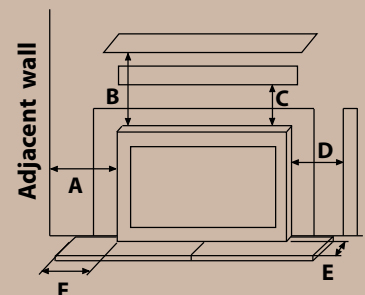

Manufactured by Sherwood Industries Ltd., Victoria, BC, Canada
www.enviro.com • email: info@enviro.com • Printed in Canada Nov, 2009

Please share and recycle this brochure